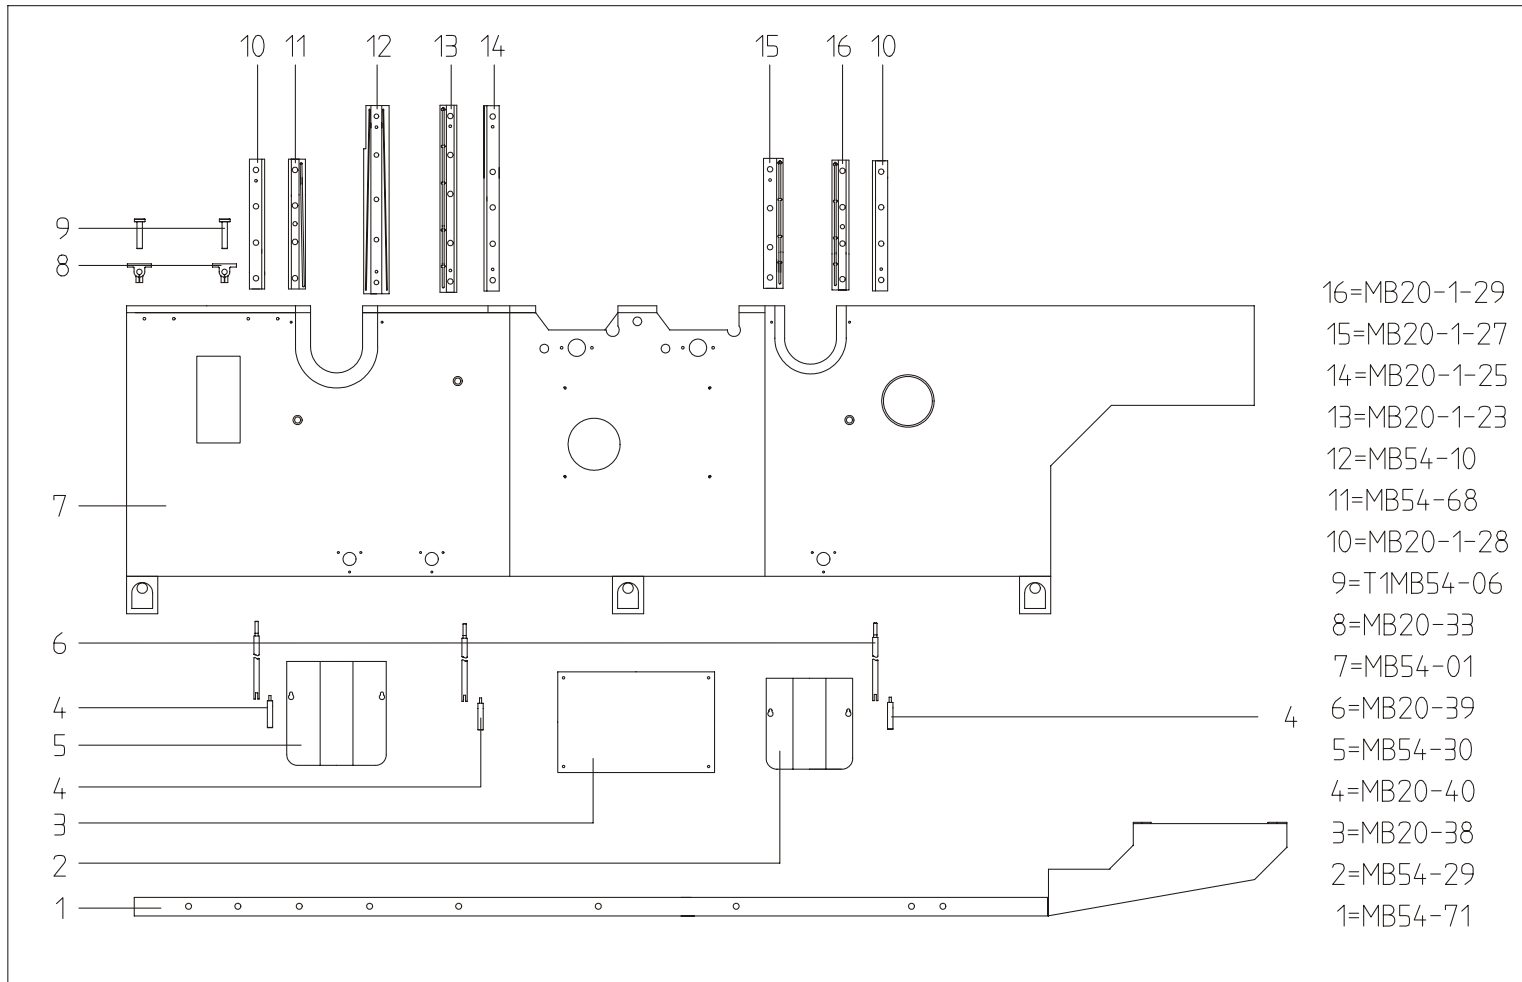

Wood-Mizer[®] Moulder

Parts Manual

4015X5
4020X5

rev. A1.00
rev. A1.00

Safety is our #1 concern! Read and understand all safety information and instructions before operating, setting up or maintaining this machine.

Form #1034

MO0057

1.02

1.01

1.00

- 16=MB20-1-29
- 15=MB20-1-27
- 14=MB20-1-25
- 13=MB20-1-23
- 12=MB54-10
- 11=MB54-68
- 10=MB20-1-28
- 9=T1MB54-06
- 8=MB20-33
- 7=MB54-01
- 6=MB20-39
- 5=MB54-30
- 4=MB20-40
- 3=MB20-38
- 2=MB54-29
- 1=MB54-71